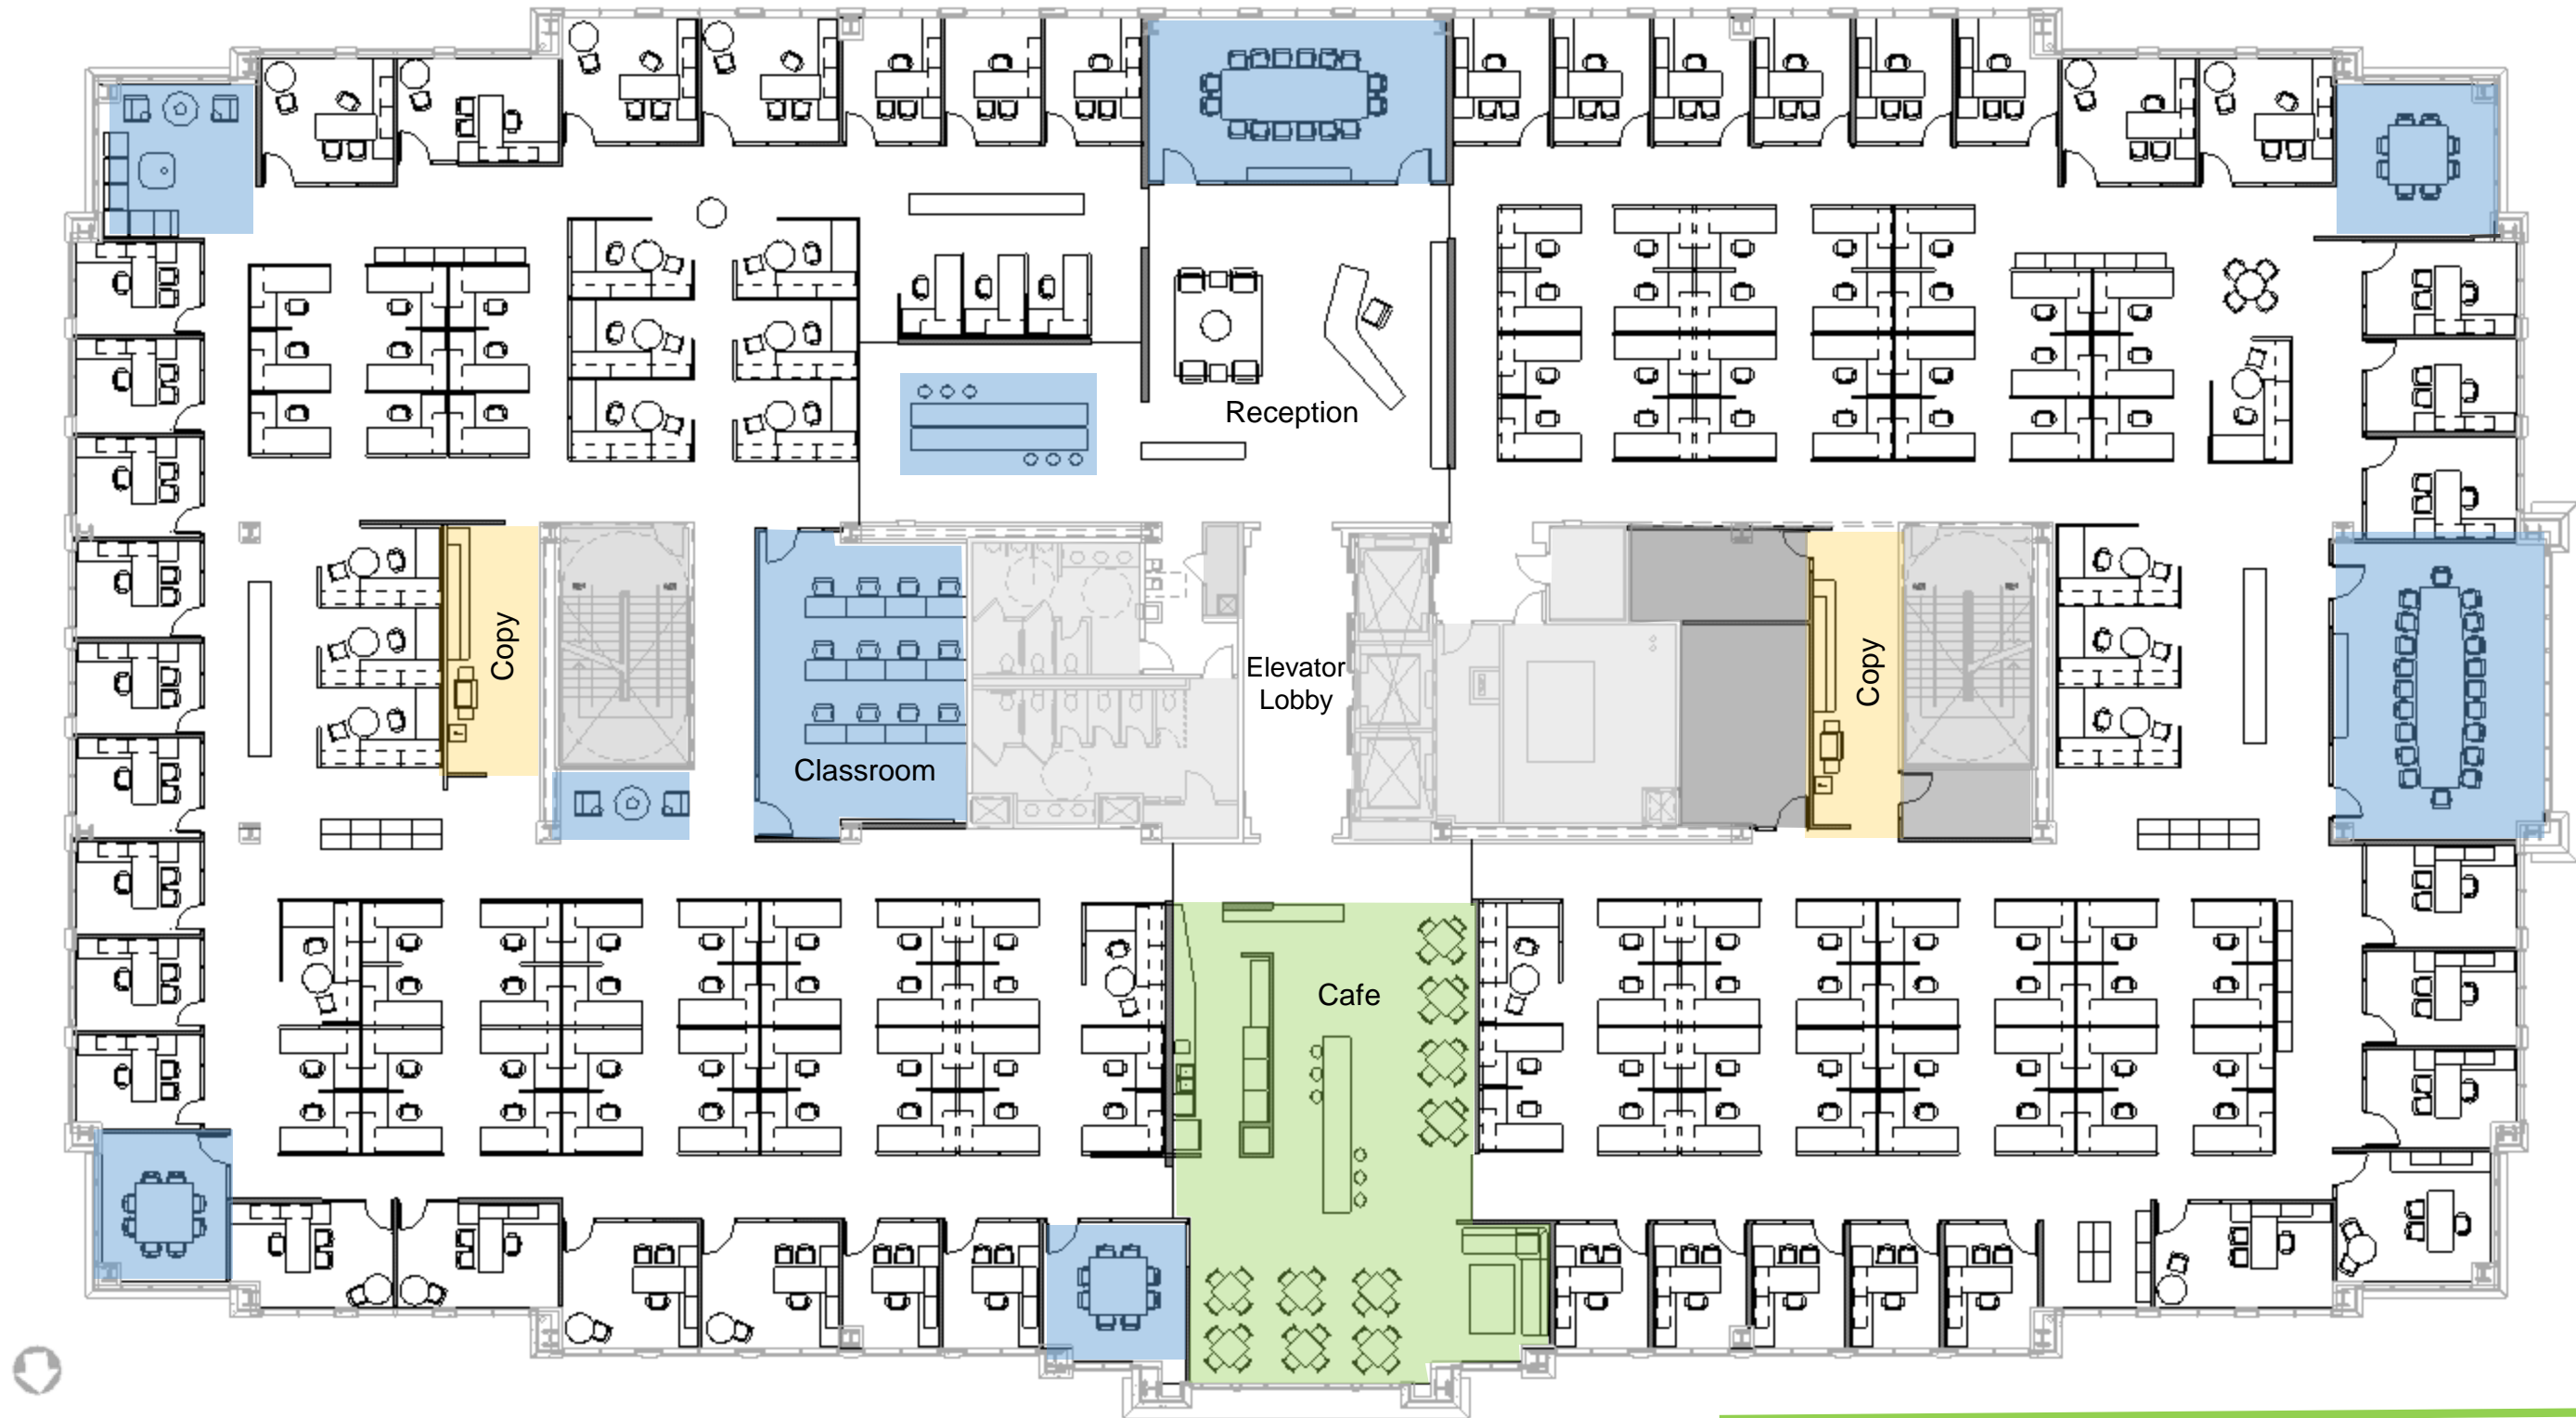

TWO GREENWAY

CRESCENT COMMUNITIES

PERIMETER ENCLOSED Space Study

Legend

Space Type	Space	Size	Count
Meeting	Large Office	170 SF	12
Café	Medium Office	120 SF	31
Copy	Workstations	Varies SF	116
Storage	Total		159
Core			

TWO GREENWAY

CRESCENT COMMUNITIES

50/50 ENCLOSED & OPEN Space Study

Space Type	Space	Size	Count
Meeting	Large Office	170 SF	10
Café	Medium Office	120 SF	27
Copy	Workstations	Varies SF	141
Storage	Total		179
Core			

Legend

TWO GREENWAY

CRESCENT COMMUNITIES

MIXED Space Study

Space Type	Space	Size	Count
Meeting	Large Office	170 SF	09
Café	Medium Office	120 SF	20
Copy	Workstations	Varies SF	117
Storage	Total		146
Core			