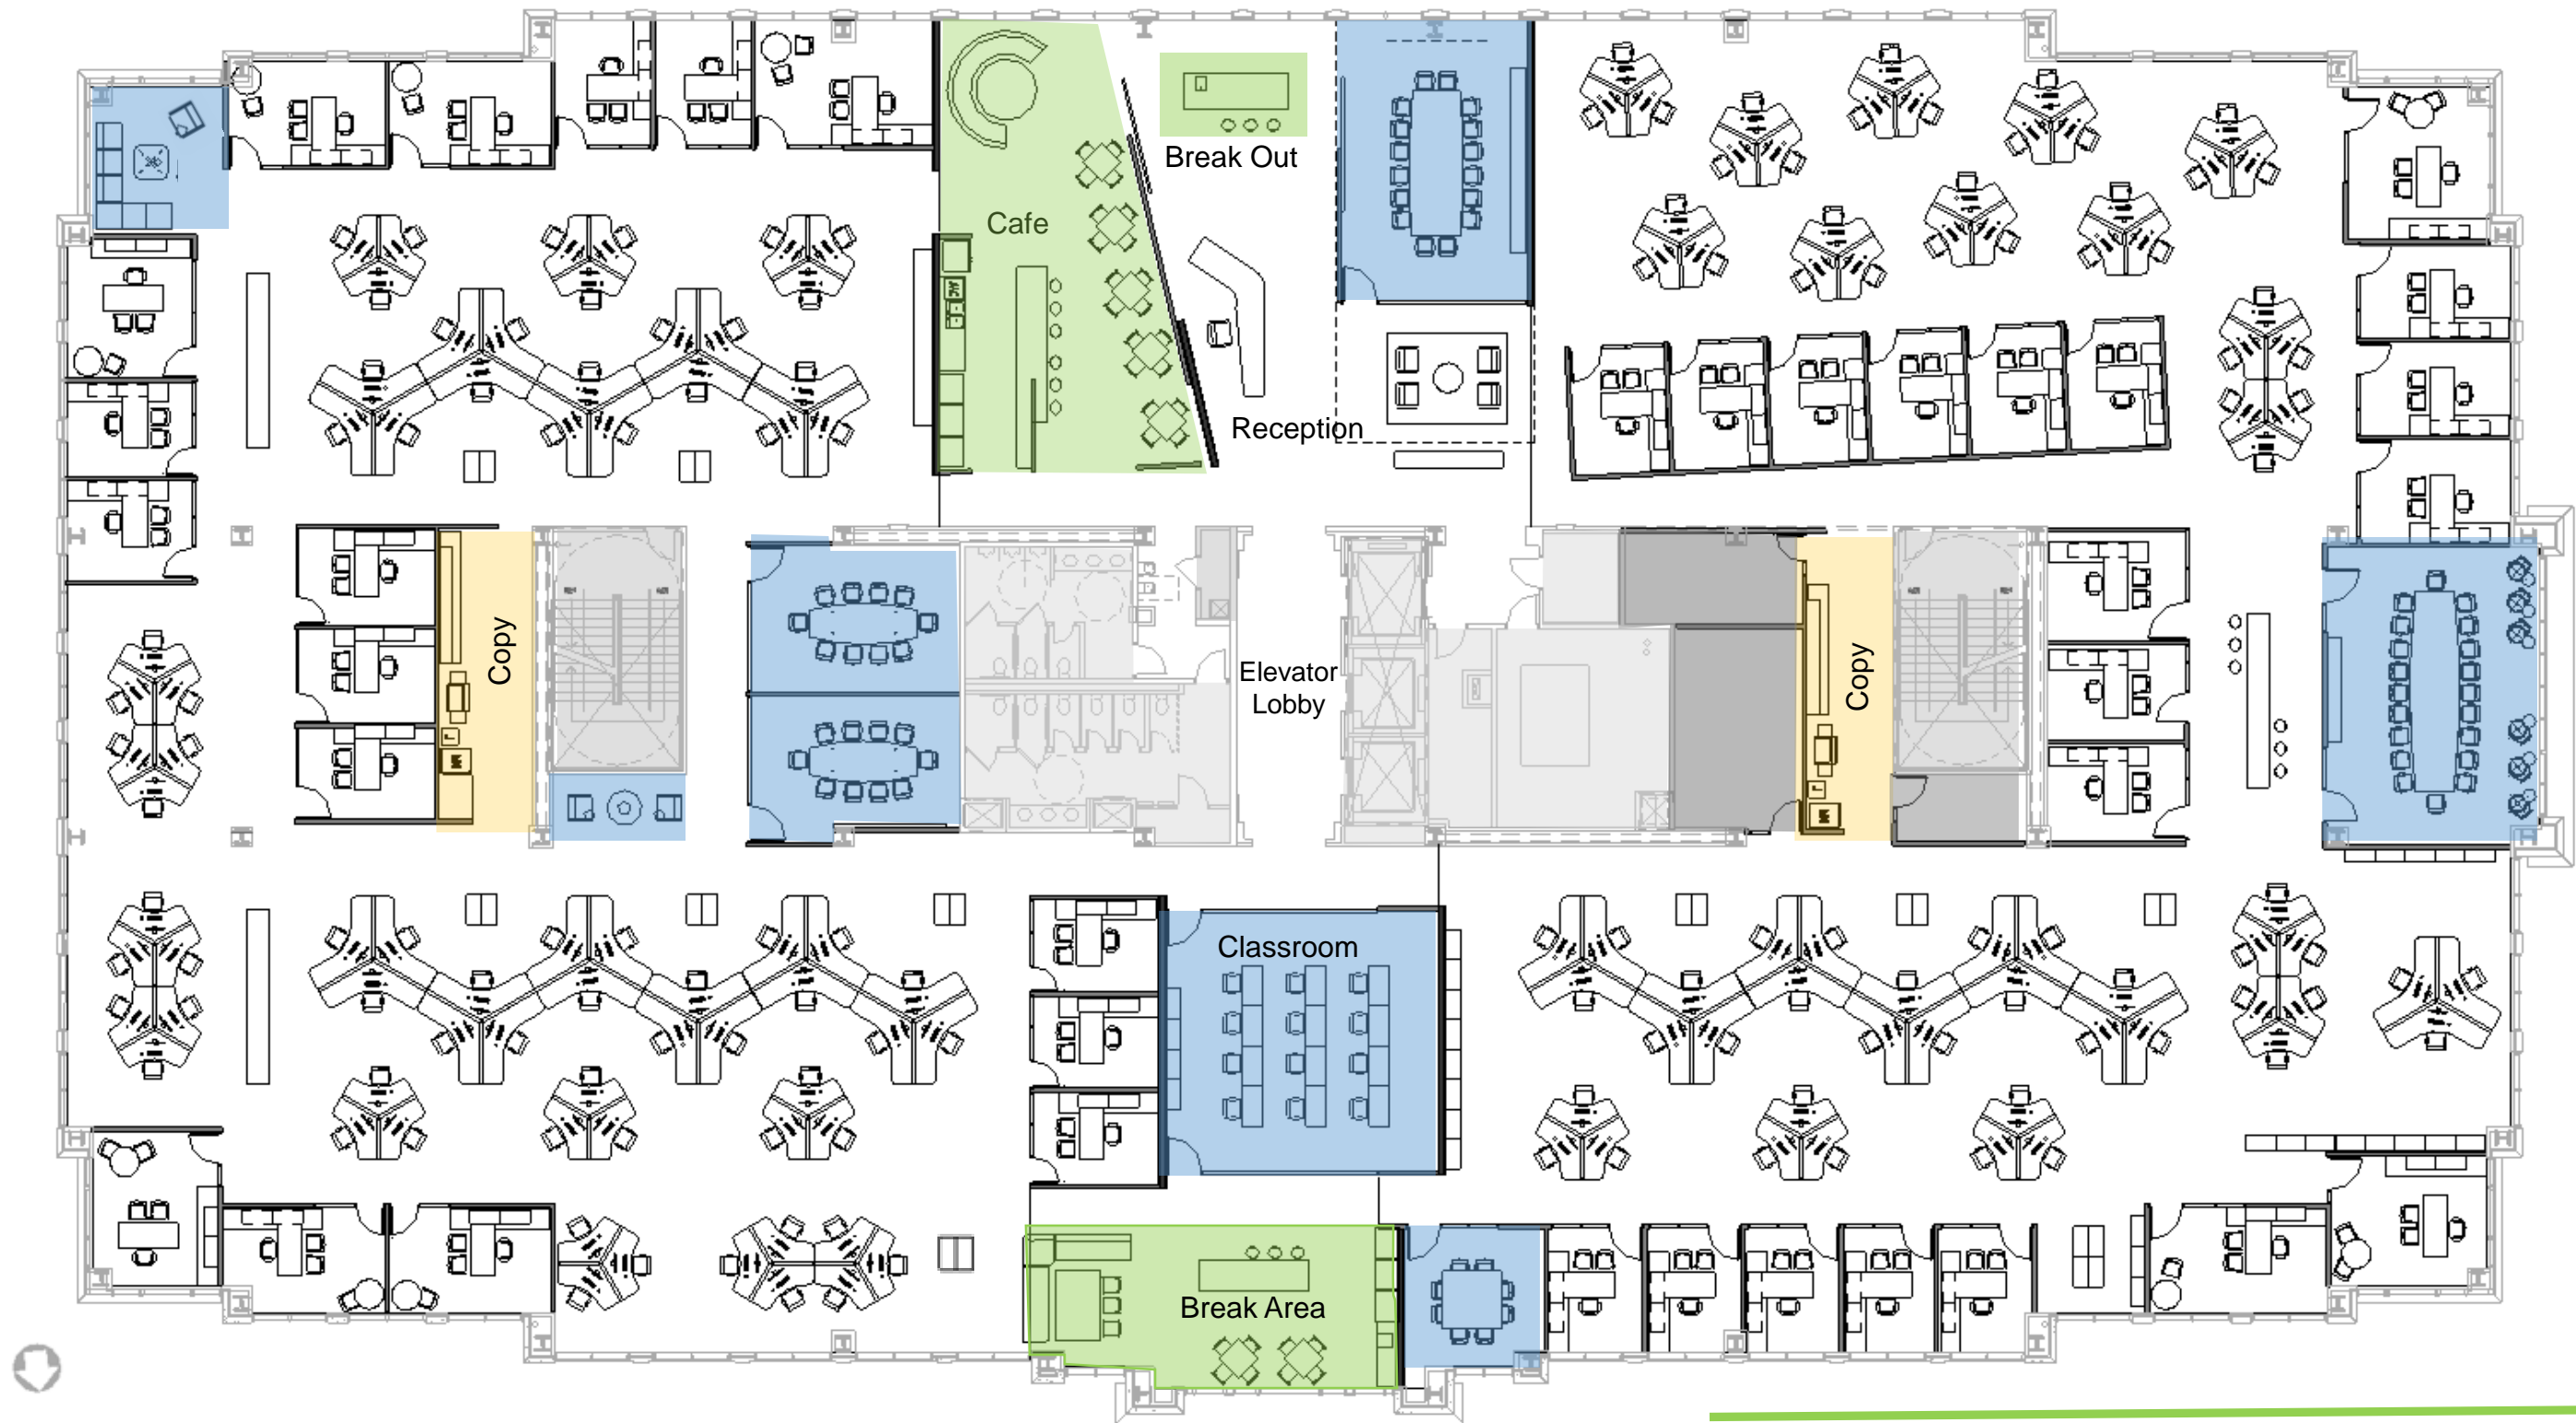

TWO GREENWAY

CRESCENT COMMUNITIES

PERIMETER ENCLOSED Space Study

Legend

Space Type	Space	Size	Count
Meeting	Large Office	170 SF	12
Café	Medium Office	120 SF	31
Copy	Workstations	Varies SF	116
Storage	Total		159
Core			

TWO GREENWAY

CRESCENT COMMUNITIES

50/50 ENCLOSED & OPEN Space Study

Space Type	Space	Size	Count
Meeting	Large Office	170 SF	10
Café	Medium Office	120 SF	27
Copy	Workstations	Varies SF	141
Storage	Total		179
Core			

Legend

TWO GREENWAY

CRESCENT COMMUNITIES

MIXED Space Study

Space Type	Space	Size	Count
Meeting	Large Office	170 SF	09
Café	Medium Office	120 SF	20
Copy	Workstations	Varies SF	117
Storage	Total		146
Core			